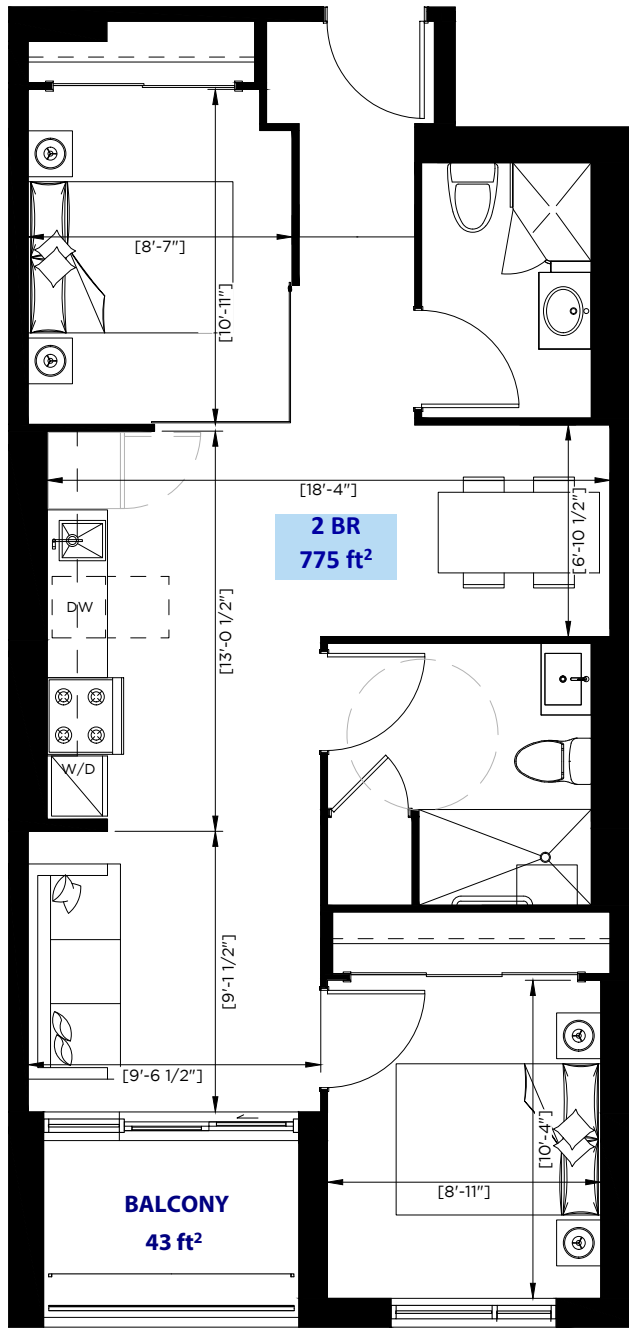

Rental Living in Harmony with Nature

by DEMIROV

2 MAIN ST

2 BR + D | 936 ft² + balcony 43 ft²

Units | 106, 206, 306

Rental Living in Harmony with Nature

by DEMIROV

2 MAIN ST

2 BR | 775 ft² + balcony 43 ft²

Units | 107, 207

Rental Living in Harmony with Nature

by DEMIROV

2 MAIN ST

2 BR + D | 775 ft² + balcony 43 ft²

Units | 109, 209, 309

Rental Living in Harmony with Nature

by DEMIROV

2 MAIN ST

2B + D | 796 ft² + terrace 43 ft²

Unit | 210

Rental Living in Harmony with Nature

by DEMIROV

2 MAIN ST

2B | 775 ft² + balcony 43 ft²

Unit | 307

2 MAIN ST

2B | 796 ft² + balcony 43 ft²
Units | 310, 508

Rental Living in Harmony with Nature

by DEMIROV

2 MAIN ST

2B | 807 ft² + terrace 258 ft²

Unit | 402