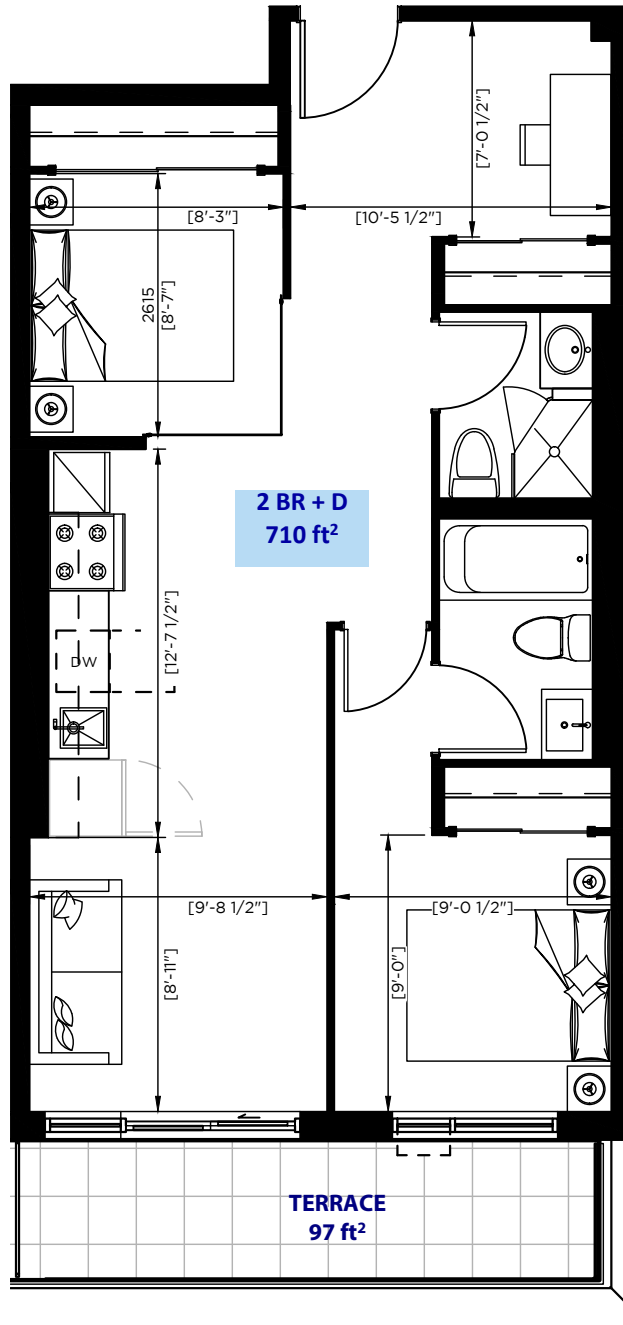

Unit | 307

2 MAIN ST

2B | 796 ft² + balcony 43 ft²
Units | 310, 508

Rental Living in Harmony with Nature

by DEMIROV

2 MAIN ST

2B | 807 ft² + terrace 258 ft²

Unit | 402

Rental Living in Harmony with Nature

by DEMIROV

2 MAIN ST

2B | 710 ft² + terrace 97 ft²

Unit | 405

Rental Living in Harmony with Nature

by DEMIROV

2 MAIN ST

2B + D | 710 ft² + terrace 97 ft²

Unit | 407

Rental Living in Harmony with Nature

by DEMIROV

2 MAIN ST

2B + D | 785 ft² + balcony 43 ft²

Unit | 408

Rental Living in Harmony with Nature

by DEMIROV

2 MAIN ST

2B | 807 ft² + terrace 86 ft²

Unit | 502