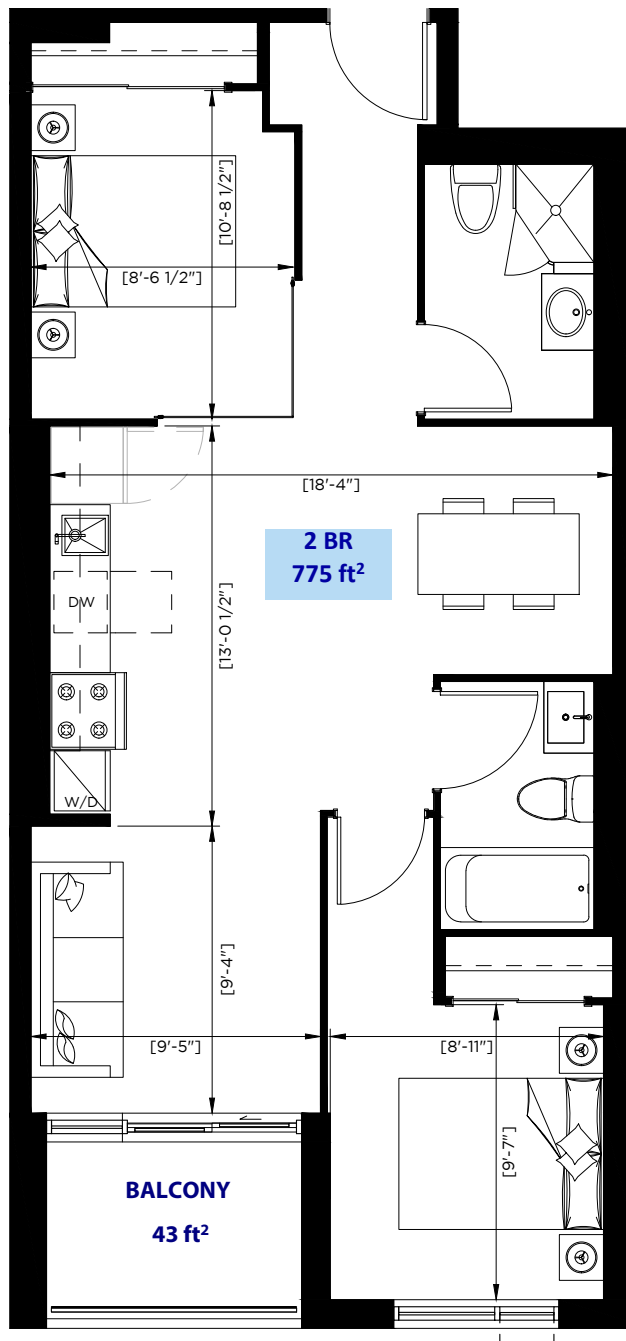

Rental Living in Harmony with Nature

by DEMIROV

2 MAIN ST

2 BR + D | 936 ft² + balcony 43 ft²

Units | 106, 206, 306

Rental Living in Harmony with Nature

by DEMIROV

2 MAIN ST

2 BR | 775 ft² + balcony 43 ft²

Units | 107, 207

Rental Living in Harmony with Nature

by DEMIROV

2 MAIN ST

2 BR + D | 775 ft² + balcony 43 ft²

Units | 109, 209, 309

Rental Living in Harmony with Nature

by DEMIROV

2 MAIN ST

2B + D | 796 ft² + terrace 43 ft²

Unit | 210

Rental Living in Harmony with Nature

by DEMIROV

2 MAIN ST

2B | 775 ft² + balcony 43 ft²

Unit | 307

2 MAIN ST

2B | 796 ft² + balcony 43 ft²
Units | 310, 508

Rental Living in Harmony with Nature

by DEMIROV

2 MAIN ST

2B | 807 ft² + terrace 258 ft²

Unit | 402