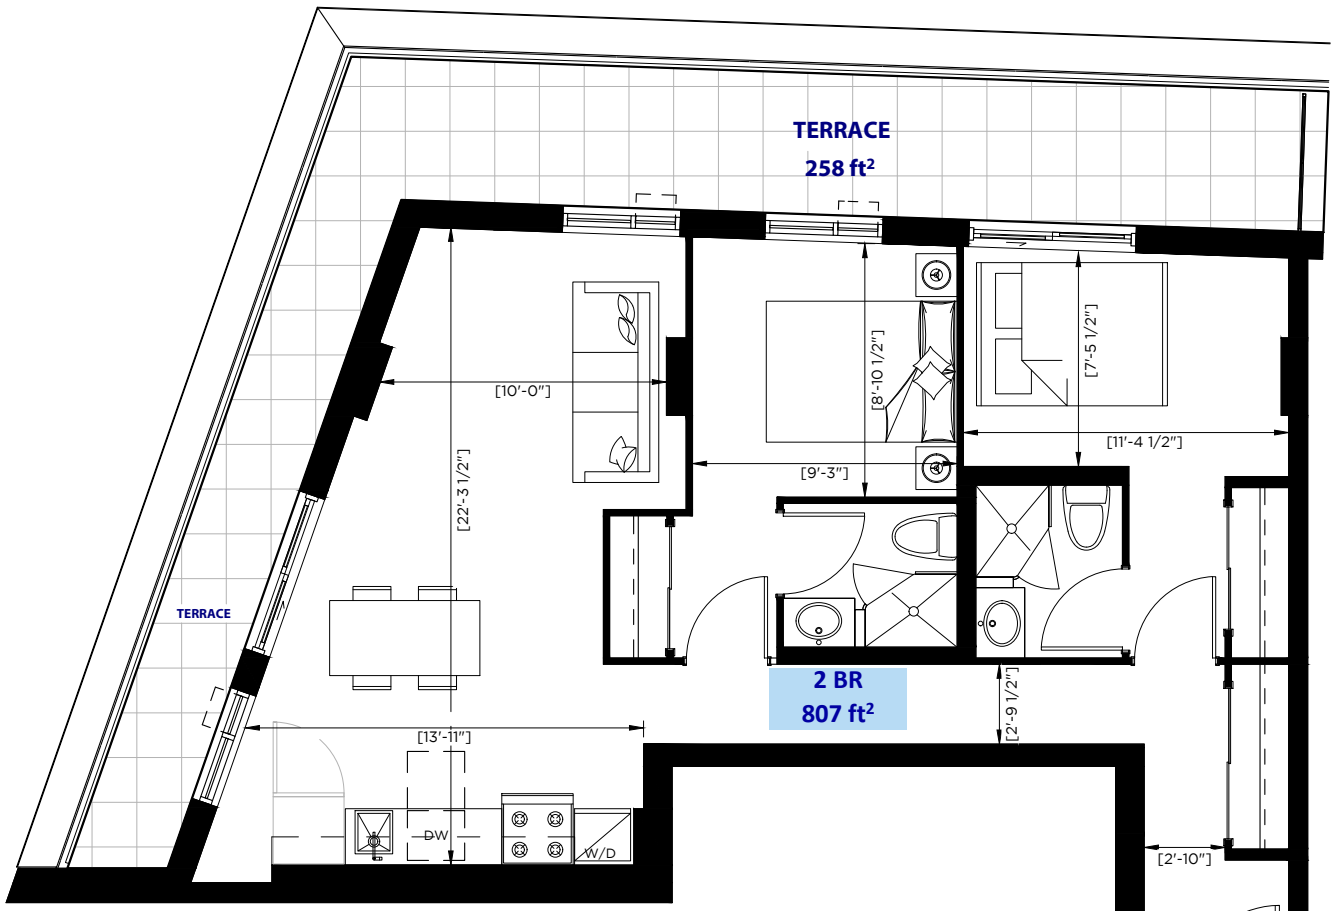

by DEMIROV

2 MAIN ST

2B + D | 796 ft² + terrace 43 ft²

Unit | 210

Rental Living in Harmony with Nature

by DEMIROV

2 MAIN ST

2B | 775 ft² + balcony 43 ft²

Unit | 307

2 MAIN ST

2B | 796 ft² + balcony 43 ft²
Units | 310, 508

Rental Living in Harmony with Nature

by DEMIROV

2 MAIN ST

2B | 807 ft² + terrace 258 ft²

Unit | 402

Rental Living in Harmony with Nature

by DEMIROV

2 MAIN ST

2B | 710 ft² + terrace 97 ft²

Unit | 405

Rental Living in Harmony with Nature

by DEMIROV

2 MAIN ST

by DEMIROV

2 MAIN ST

2B | 807 ft² + terrace 86 ft²

Unit | 502