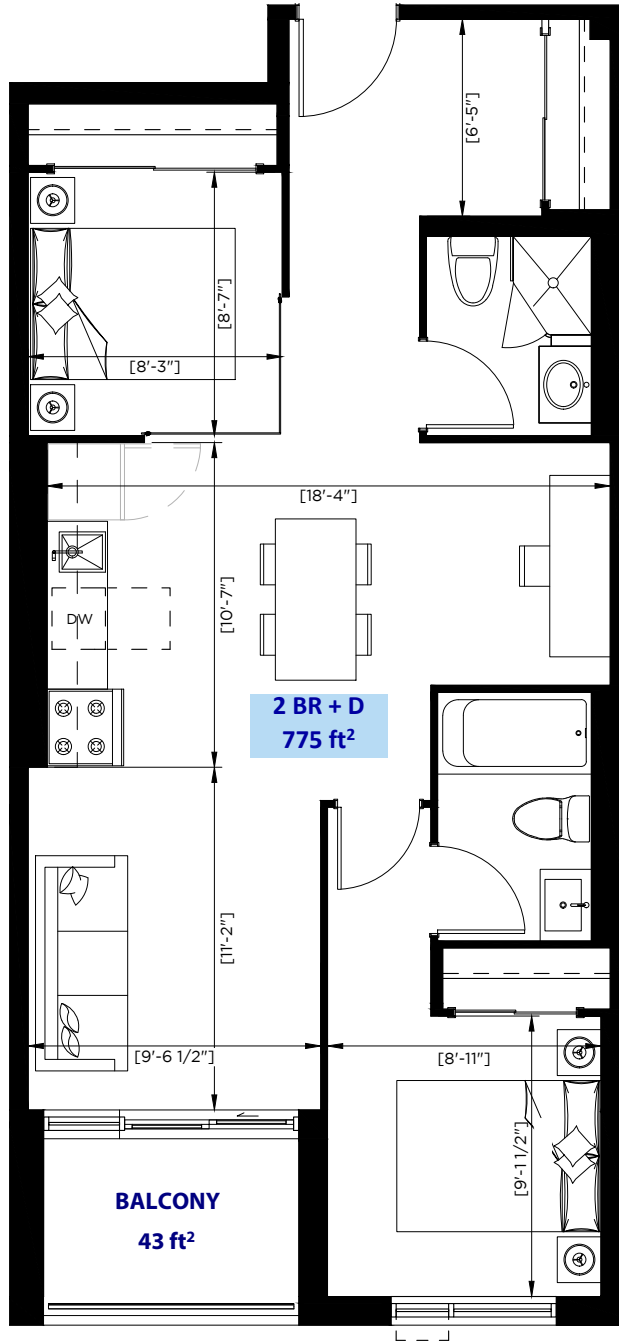

Rental Living in Harmony with Nature

by DEMIROV

2 MAIN ST

2 BR + D | 936 ft² + balcony 43 ft²

Units | 106, 206, 306

Rental Living in Harmony with Nature

by DEMIROV

2 MAIN ST

2 BR | 775 ft² + balcony 43 ft²

Units | 107, 207

Rental Living in Harmony with Nature

by DEMIROV

2 MAIN ST

2 BR + D | 775 ft² + balcony 43 ft²

Units | 109, 209, 309

Rental Living in Harmony with Nature

by DEMIROV

2 MAIN ST

2B + D | 796 ft² + terrace 43 ft²

Unit | 210

Rental Living in Harmony with Nature

by DEMIROV

2 MAIN ST

2B | 775 ft² + balcony 43 ft²

Unit | 307

2 MAIN ST

2B | 796 ft² + balcony 43 ft²
Units | 310, 508

Rental Living in Harmony with Nature

by DEMIROV

2 MAIN ST

2B | 807 ft² + terrace 258 ft²

Unit | 402