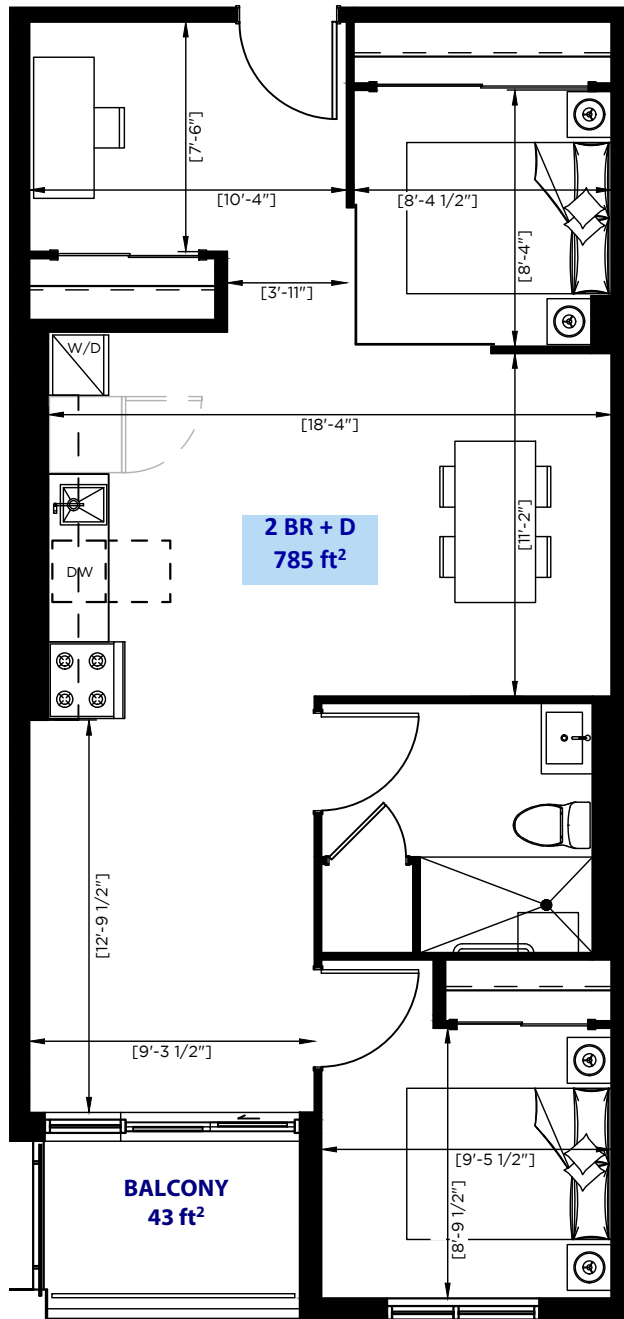

by DEMIROV

2 MAIN ST

2B + D | 796 ft² + terrace 43 ft²

Unit | 210

Rental Living in Harmony with Nature

by DEMIROV

2 MAIN ST

2B | 775 ft² + balcony 43 ft²

Rental Living in Harmony with Nature

by DEMIROV

2 MAIN ST

2B | 710 ft² + terrace 97 ft²

Unit | 405

Rental Living in Harmony with Nature

by DEMIROV

2 MAIN ST

2B + D | 710 ft² + terrace 97 ft²

Unit | 407

Rental Living in Harmony with Nature

by DEMIROV

2 MAIN ST

2B + D | 785 ft² + balcony 43 ft²

Unit | 408

Rental Living in Harmony with Nature

by DEMIROV

2 MAIN ST

2B | 807 ft² + terrace 86 ft²

Unit | 502