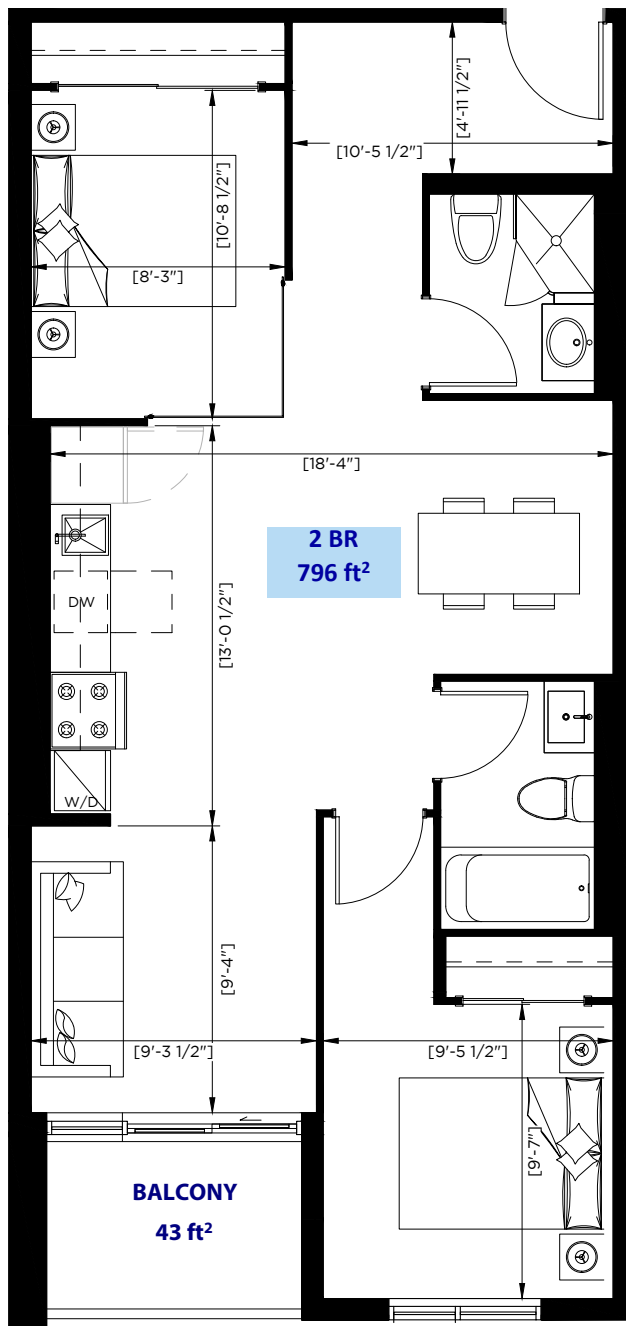

Rental Living in Harmony with Nature

by DEMIROV

2 MAIN ST

2 BR + D | 936 ft² + balcony 43 ft²

Units | 106, 206, 306

Rental Living in Harmony with Nature

by DEMIROV

2 MAIN ST

2 BR | 775 ft² + balcony 43 ft²

Units | 107, 207

Rental Living in Harmony with Nature

by DEMIROV

2 MAIN ST

2 BR + D | 775 ft² + balcony 43 ft²

Units | 109, 209, 309

Rental Living in Harmony with Nature

by DEMIROV

2 MAIN ST

2B + D | 796 ft² + terrace 43 ft²

Unit | 210

Rental Living in Harmony with Nature

by DEMIROV

2 MAIN ST

2B | 775 ft² + balcony 43 ft²

Unit | 307

2 MAIN ST

2B | 796 ft² + balcony 43 ft²
Units | 310, 508

Rental Living in Harmony with Nature

by DEMIROV

2 MAIN ST

2B | 807 ft² + terrace 258 ft²

Unit | 402