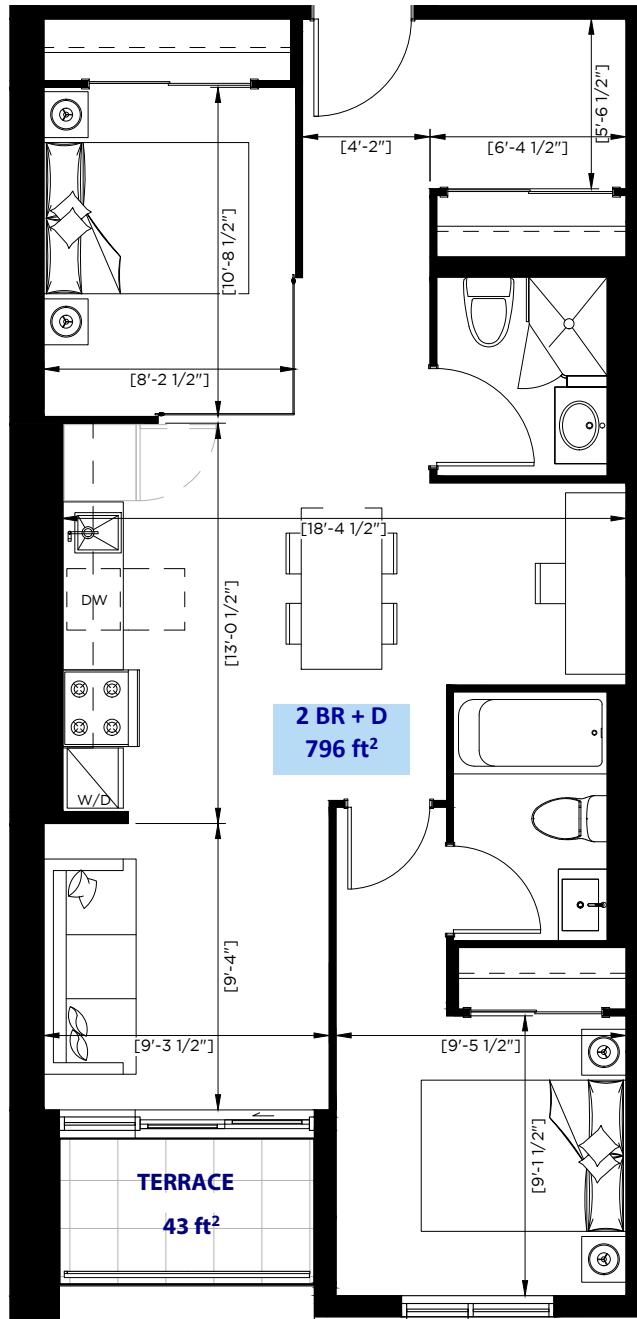

Rental Living in Harmony with Nature

by DEMIROV

2 MAIN ST

2 BR + D | 936 ft² + balcony 43 ft²

Units | 106, 206, 306

Rental Living in Harmony with Nature

by DEMIROV

2 MAIN ST

2 BR | 775 ft² + balcony 43 ft²

Units | 107, 207

Rental Living in Harmony with Nature

by DEMIROV

2 MAIN ST

2 BR + D | 775 ft² + balcony 43 ft²

Units | 109, 209, 309

Rental Living in Harmony with Nature

by DEMIROV

2 MAIN ST

2B + D | 796 ft² + terrace 43 ft²

Unit | 210

Rental Living in Harmony with Nature

by DEMIROV

2 MAIN ST

2B | 775 ft² + balcony 43 ft²

Unit | 307

2 MAIN ST

2B | 796 ft² + balcony 43 ft²
Units | 310, 508

Rental Living in Harmony with Nature

by DEMIROV

2 MAIN ST

2B | 807 ft² + terrace 258 ft²

Unit | 402