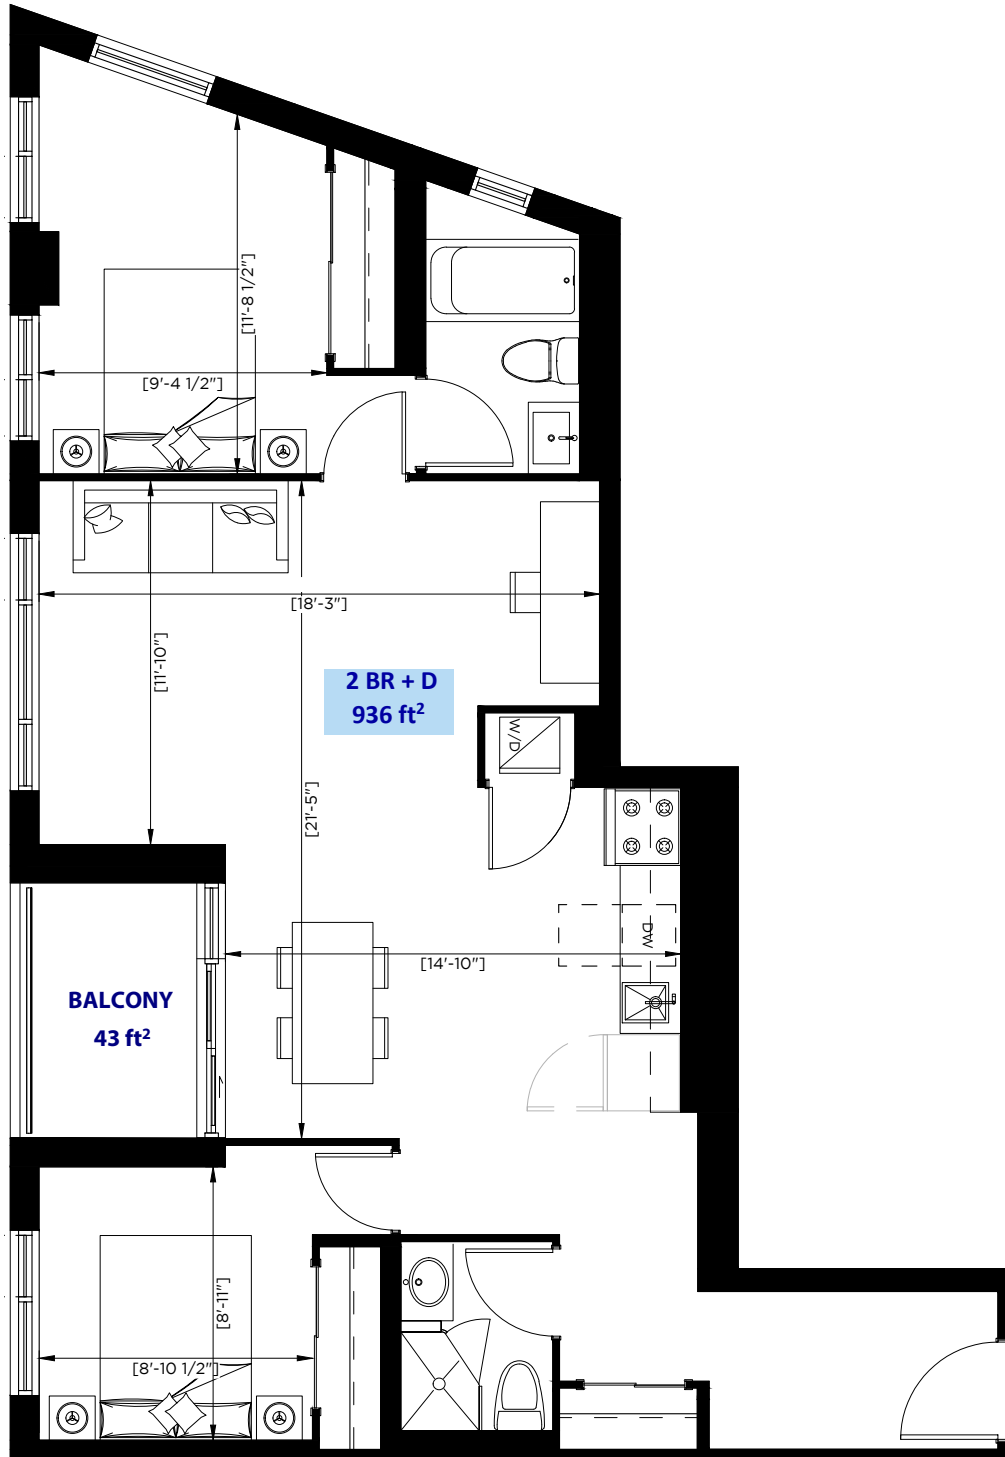

Rental Living in Harmony with Nature

by DEMIROV

2 MAIN ST

2 BR + D | 936 ft² + balcony 43 ft²

Units | 106, 206, 306

Rental Living in Harmony with Nature

by DEMIROV

2 MAIN ST

2 BR | 775 ft² + balcony 43 ft²

Units | 107, 207

Rental Living in Harmony with Nature

by DEMIROV

2 MAIN ST

2 BR + D | 775 ft² + balcony 43 ft²

Units | 109, 209, 309

Rental Living in Harmony with Nature

by DEMIROV

2 MAIN ST

2B + D | 796 ft² + terrace 43 ft²

Unit | 210

Rental Living in Harmony with Nature

by DEMIROV

2 MAIN ST

2B | 775 ft² + balcony 43 ft²

Unit | 307

2 MAIN ST

2B | 796 ft² + balcony 43 ft²
Units | 310, 508

Rental Living in Harmony with Nature

by DEMIROV

2 MAIN ST

2B | 807 ft² + terrace 258 ft²

Unit | 402