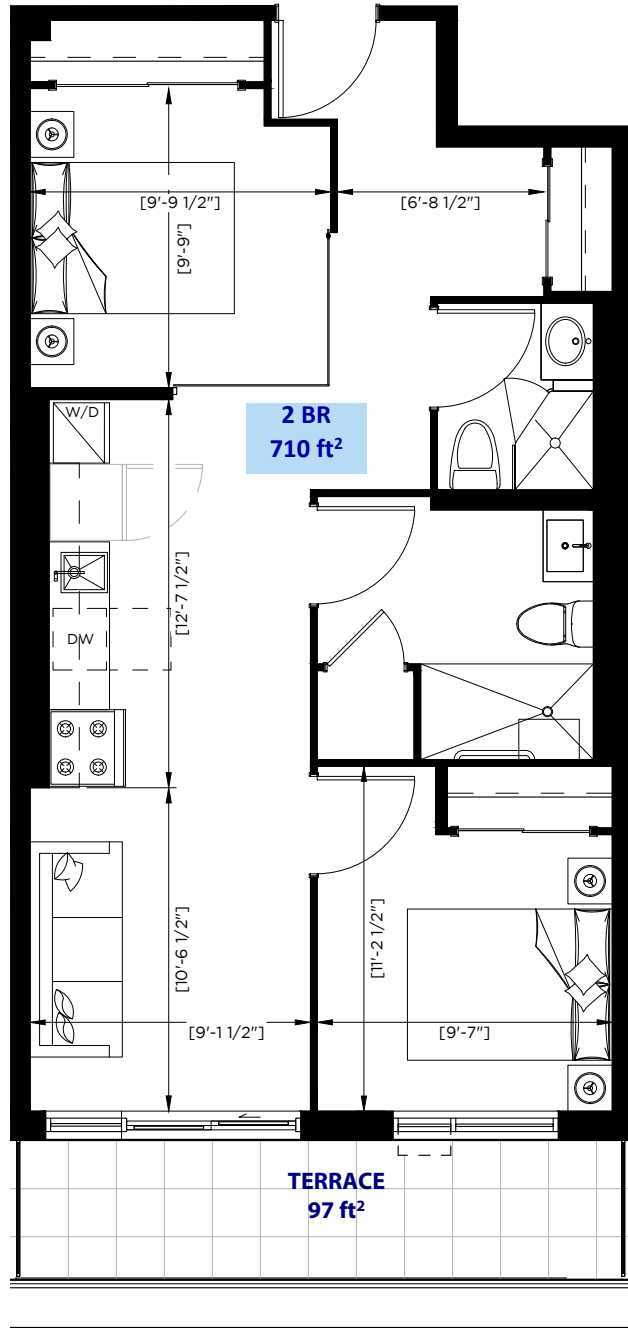

by DEMIROV

2 MAIN ST

2B + D | 796 ft² + terrace 43 ft²

Unit | 210

Rental Living in Harmony with Nature

by DEMIROV

2 MAIN ST

2B | 775 ft² + balcony 43 ft²

Unit | 307

2 MAIN ST

2B | 796 ft² + balcony 43 ft²
Units | 310, 508

Rental Living in Harmony with Nature

by DEMIROV

2 MAIN ST

2B | 807 ft² + terrace 258 ft²

Unit | 402

Rental Living in Harmony with Nature

by DEMIROV

2 MAIN ST

2B | 710 ft² + terrace 97 ft²

Unit | 405

Rental Living in Harmony with Nature

by DEMIROV

2 MAIN ST

by DEMIROV

2 MAIN ST

2B | 807 ft² + terrace 86 ft²

Unit | 502