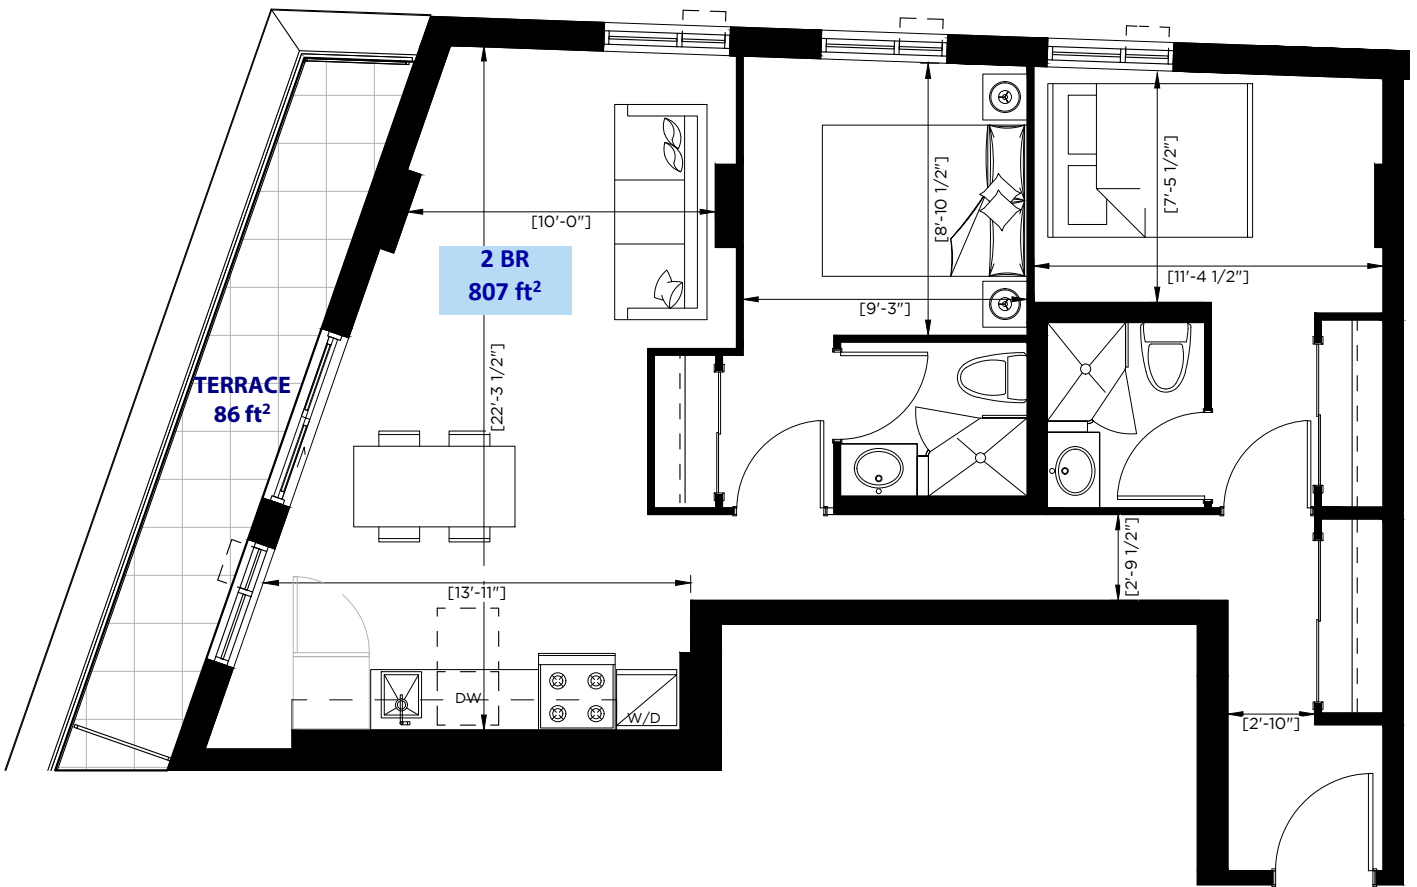

by DEMIROV

2 MAIN ST

2B + D | 796 ft² + terrace 43 ft²

Unit | 210

Rental Living in Harmony with Nature

by DEMIROV

2 MAIN ST

2B | 775 ft² + balcony 43 ft²

Rental Living in Harmony with Nature

by DEMIROV

2 MAIN ST

2B | 710 ft² + terrace 97 ft²

Unit | 405

Rental Living in Harmony with Nature

by DEMIROV

2 MAIN ST

2B + D | 710 ft² + terrace 97 ft²

Unit | 407

Rental Living in Harmony with Nature

by DEMIROV

2 MAIN ST

2B + D | 785 ft² + balcony 43 ft²

Unit | 408

Rental Living in Harmony with Nature

by DEMIROV

2 MAIN ST

2B | 807 ft² + terrace 86 ft²

Unit | 502